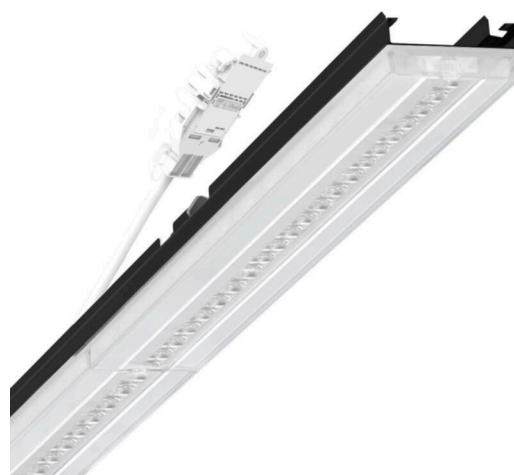

Variable device mount - Central.Line.Optic - direct wide distribution - visually continuous

Device mount made of a galvanised, profiled steel sheet; surface coated with polyester resin. Tool-free attachment with design-integrated pressure caps guarantee protection against theft and dismantling. Variable position on the mounting rail. Housing colour black RAL 9005; Direct, wide-beam light distribution using the Central.Line.Optic made of PMMA plastic. The lens optics ensure absolute ease of assembly and are simple to maintain thanks to the easily cleaned surface. The compact 1-row arrangement of the lenses ensures that the dots merge into a line with a homogeneous appearance in the object. Electrical connection by means of a 1m connection cable for variable device mount positioning with a 3-pin, quick-fit plug connector in the light run with free phase pre-selection. They are exchangeable, permit modernisation and reliably prolong the service life of the overall system.

MECHANICS

Housing colour	black RAL 9005
Dimensions (LxWxDxH)	1531mm x 55mm x 37mm
Weight (net)	1.75kg
Type of installation	Mounting rail system installation, Light structure

Dimensions

L	1531 mm	Length
B	55 mm	Width
H	37 mm	Height

DEEP-LINK

<https://www.regiolux.de/en/article/19515004094>

Reference	LED 6000lm 830
ηLB	100 %
Φ ↓/↑	98 % / 2 %
UGR lat./long.	21.5 / 23.0